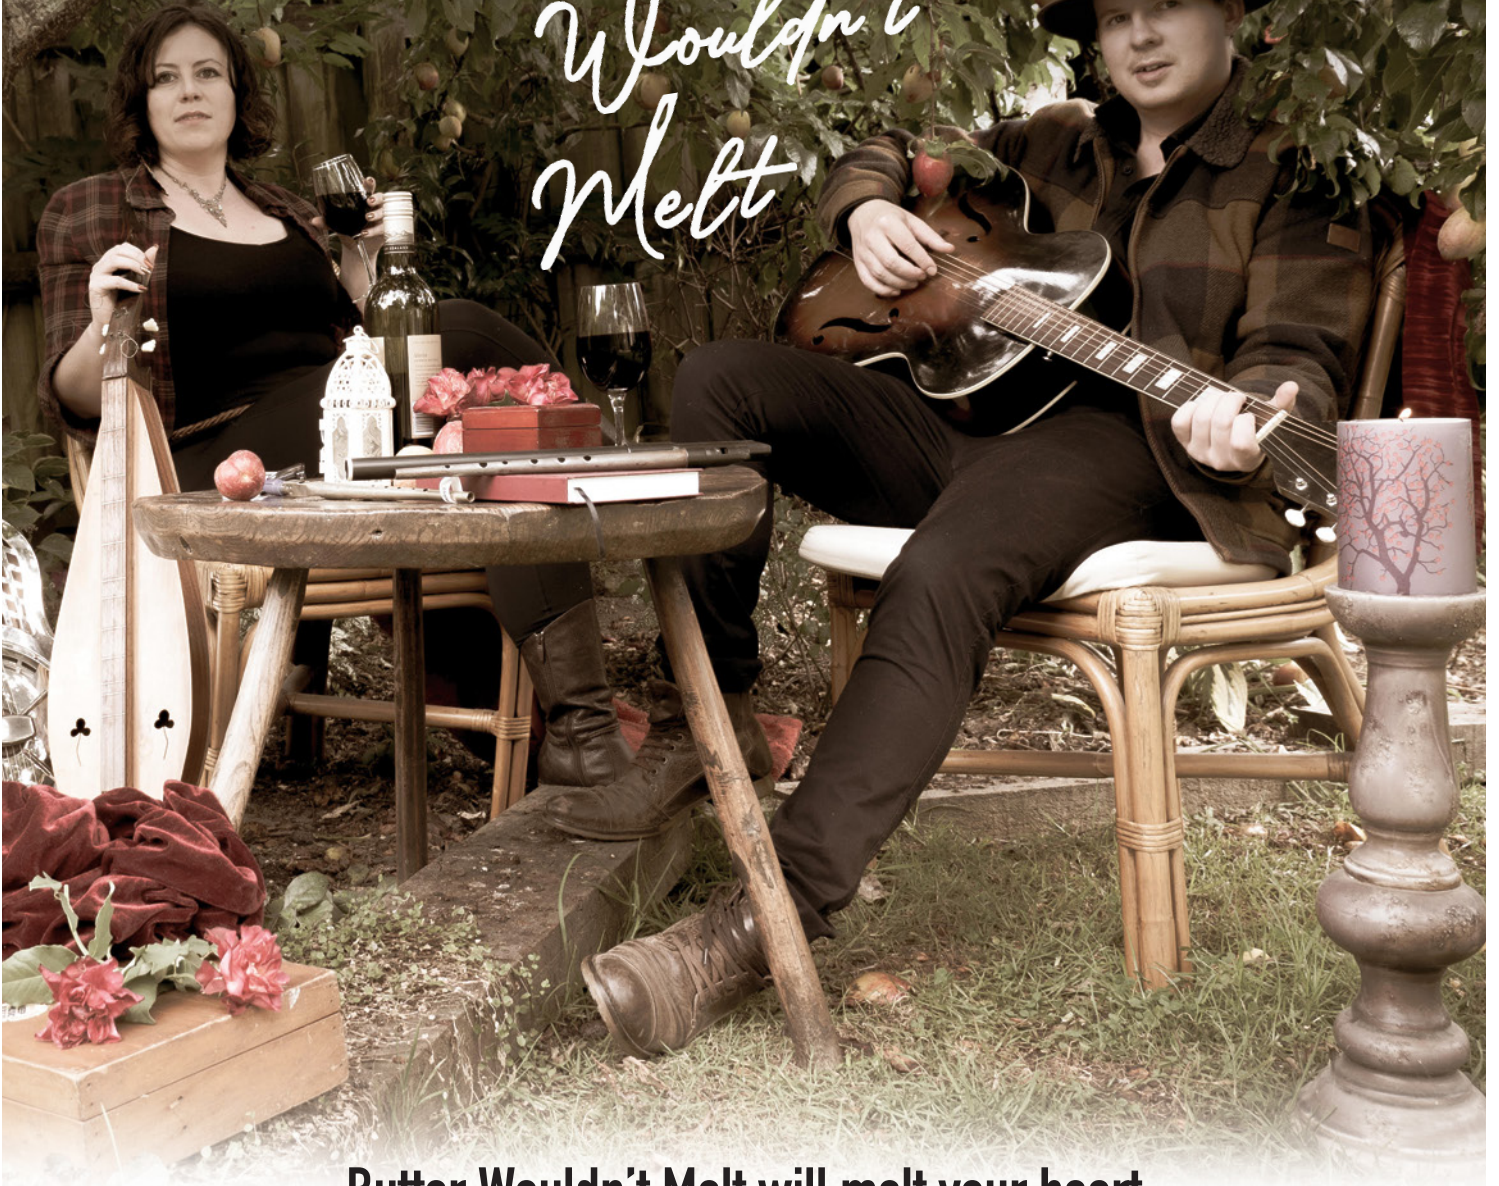

LIVE MUSIC

*Butter
Wouldn't
Melt*

Butter Wouldn't Melt will melt your heart
with soulful stories, far-away fables and whimsical songs

FRIDAY **JANUARY 20** **SHOW STARTS 7:30**

KATIKATI FOLK CLUB @ THE ARTS JUNCTION • 36 MAIN ROAD
ENTRY JUST \$25 • MEMBERS \$20.00 • CHILDREN FREE